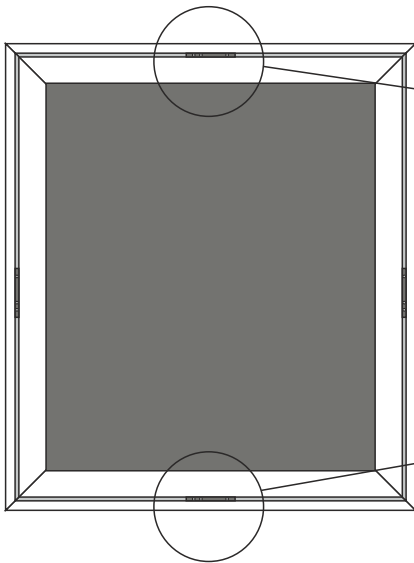

Kiinteä asennus ja asennus valaisimen kanssa / Fast installation and installation with armatur / Fixed installation and installation with luminaire :

Noudata valaisimen mukana toimitettua valmistajan ohjetta.
Följ tillverkarens anvisningar som medföljer armaturen.
Follow the manufacturer's instructions supplied with the luminaire.