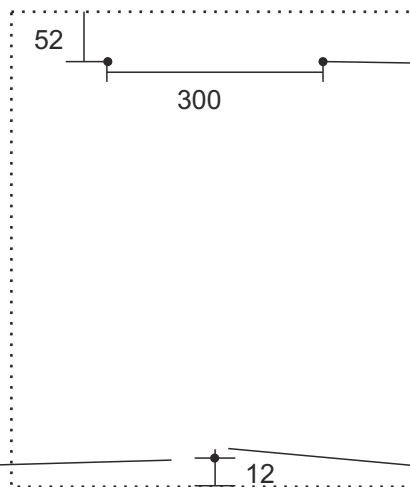

Kiinteä asennus seinään / Fast installation / Security fixing