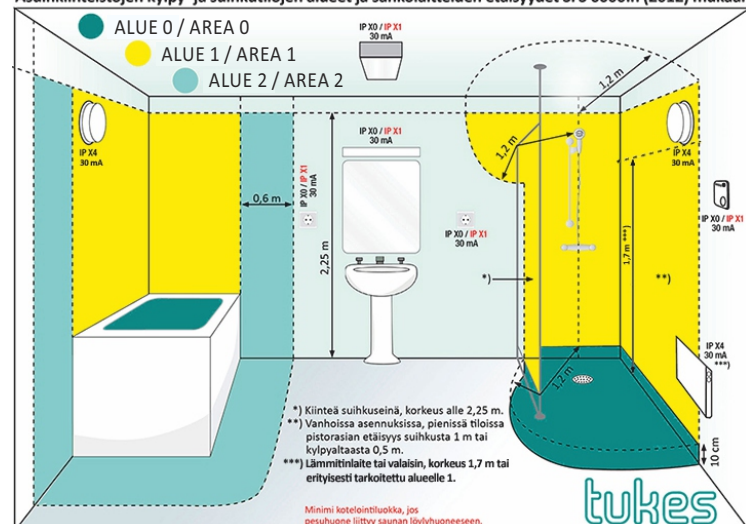

ENGLISH

Electrical connections :

- When installing without europlug to mains (230V 50Hz) the electrical connections must only be carried out by authorized electrician and according to the manufacturer's instructions.
- Ledmirror should be fixed to wall so that it can't be accidentally removed (see locking mechanism page 2).

Mounting areas :

- When installed, Delux ledmirror is IP44 rated and it is recommended to install in areas 2 and 3 (see attached picture)

Warranty & instructions :

- Mirror has 3 years warranty. The warranty applies only to manufacturing defects. This warranty does not cover damage caused by incorrect handling and installation, incorrect use or incorrect cleaning or mechanical impact.
- For spare parts contact your retailer.
- Only clean the mirror with a cloth dampened with water and dry with a lint-free cloth. Use of chemicals and abrasion can damage the mirror surface or silvering.

Asennusalueet / Monteringsområden / Mounting areas :

Asuinkiinteistöjen kylpy- ja suihkutilojen alueet ja sähkölaitteiden etäisyydet SFS 6000:n (2012) mukaan

Valmistettu Suomessa
/Made in Finland

GRIP FINLAND
Yrittäjätie 6
60100 Seinäjoki
sales@gripfinland.com

grip®
Finland