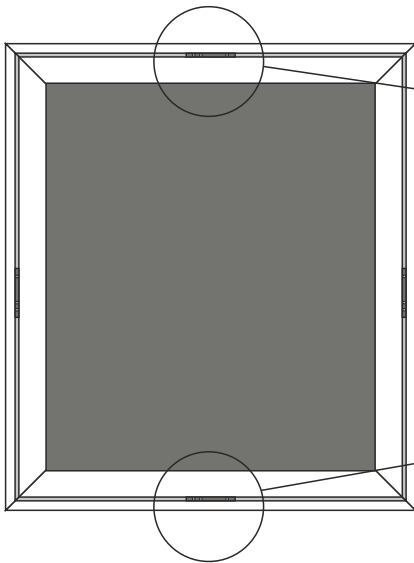

Kiinteä asennus ja asennus valaisimen kanssa / Fast installation and installation with armatur / Fixed installation and installation with luminaire :

Valaisin vaatii oman kytkimen / Armaturen behövs egen brytare / Luminaire requires own switch

Noudata valaisimen mukana toimitettua valmistajan ohjetta.
Följ tillverkarens anvisningar som medföljer armaturen.
Follow the manufacturer's instructions supplied with the luminaire.