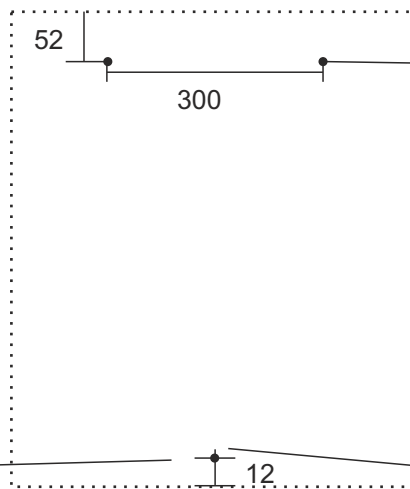

Kiinteä asennus seinään / Fast installation / Security fixing